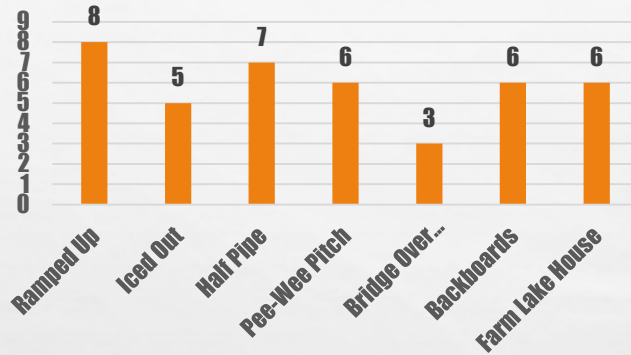

WHY DID PLAYERS DISLIKE THEM?

BEACH BALL

**“IDK, JUST SEEMED
AVERAGE”**

ZBALL

**IT WAS NOBODY’S
LEAST FAVORITE, BUT
WAS NOT PLAYED
WITH OFTEN**

BOWLING BALL

**“IT WAS HEAVY AND
HARD TO GET UP STEEP
SIDES OF ARENA”
“WAS DIFFICULT TO GET
UP THE RAMP AND
CONTROL”**

**GRASS WAS THE
FAVORITE
SURFACE, WITH
SAND BEING THE
LEAST FAVORITE**

Favorite Surface

FAVORITE ARENAS?

RAMPED UP

THE FAVORITE ARENA, BUT ONLY MARGINALLY

THE ARENAS WERE
GENERALLY EQUAL

BRIDGE OVER TROUBLED WATER

BY FAR THE LEAST LIKED ARENA

**82% OF PLAYERS
FELT THE CONTROLS
WERE SATISFYING**

Controls

■ Very Satisfying ■ Satisfying ■ Mildly Satisfying ■ Mildly Frustrating

WORD ASSOCIATION

Of the words used to describe Goofballs, 89% were the desired descriptors