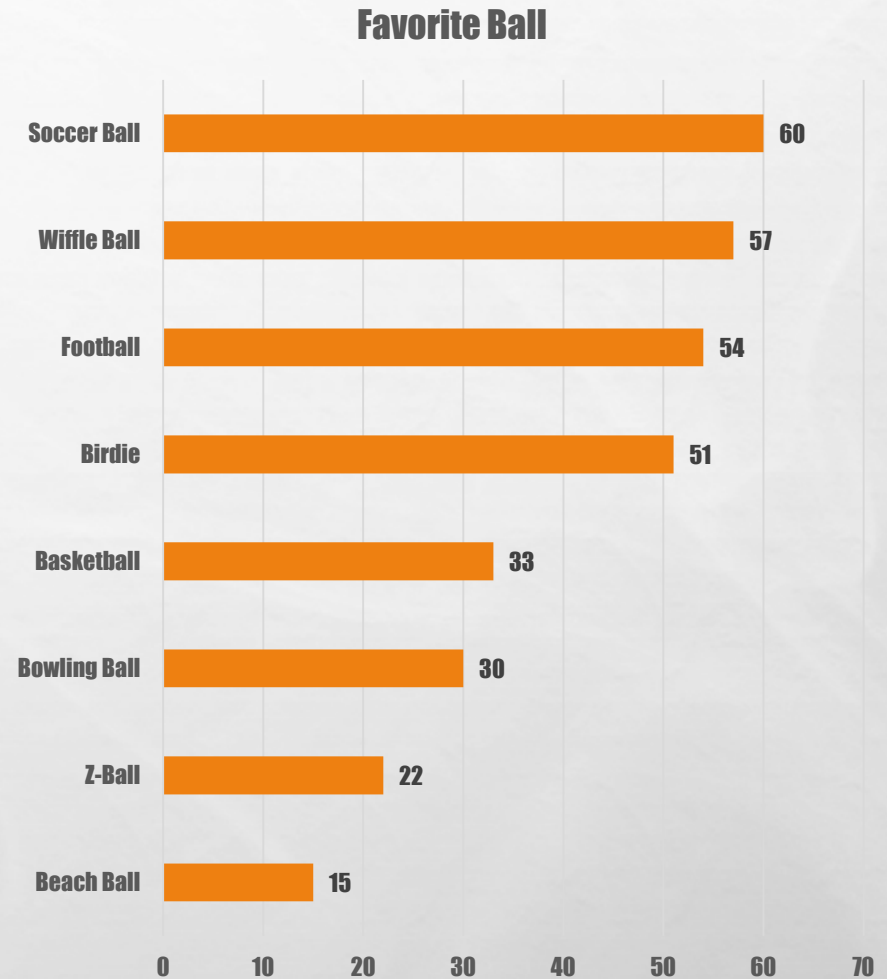

GOOFBALLS VS TESTING

DEMOGRAPHICS

- **12 TOTAL PARTICIPANTS**
- **PLAYERS WERE ALL 18-35**
- **ALMOST EVEN SPLIT BETWEEN MALE AND FEMALE PARTICIPANTS**

BALL DISTRIBUTION

Balls that Players Played With

Players played with Wiffle, Soccer Balls, Footballs and Birdies the Most

Players played with Beach balls and Zballs the least

**SOCCER BALL WAS
THE OVERALL
FAVORITE, WHILE
FOOTBALL WAS #1
FOR THE MOST
PEOPLE**

WHY DID PLAYERS LIKE THEM?

SOCCER BALL

**“PREDICTABLE
MOVEMENT. ALLOWS
FOR PRECISION.”**