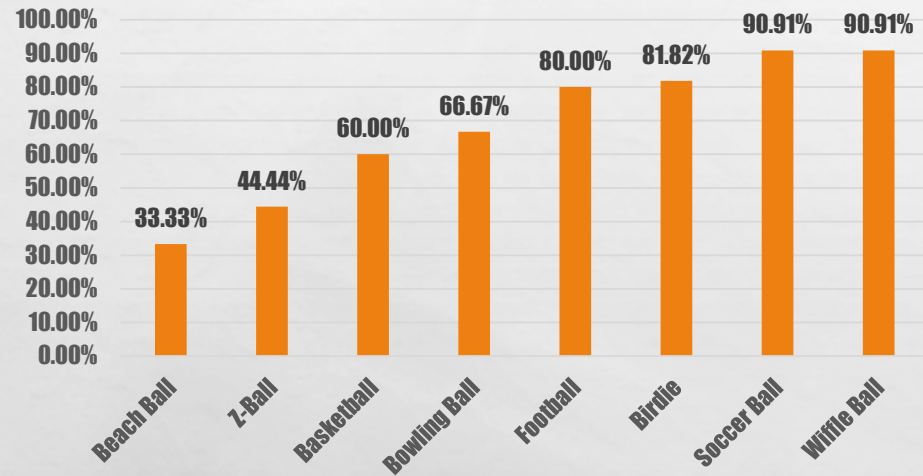

GOOFBALLS VS TESTING

DEMOGRAPHICS

- **12 TOTAL PARTICIPANTS**
- **PLAYERS WERE ALL 18-35**
- **ALMOST EVEN SPLIT BETWEEN MALE AND FEMALE PARTICIPANTS**

BALL DISTRIBUTION

Balls that Players Played With

Players played with Wiffle, Soccer Balls, Footballs and Birdies the Most