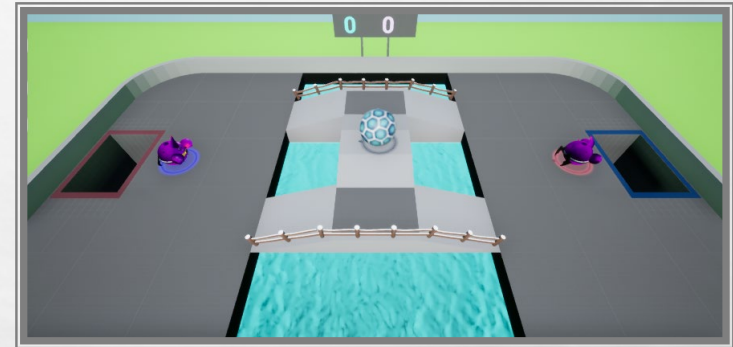

**GRASS WAS THE
FAVORITE
SURFACE, WITH
SAND BEING THE
LEAST FAVORITE**

Favorite Surface

FAVORITE ARENAS?

RAMPED UP

THE FAVORITE ARENA, BUT ONLY MARGINALLY

THE ARENAS WERE
GENERALLY EQUAL

BRIDGE OVER TROUBLED WATER

BY FAR THE LEAST LIKED ARENA

**82% OF PLAYERS
FELT THE CONTROLS
WERE SATISFYING**

Controls

■ Very Satisfying ■ Satisfying ■ Mildly Satisfying ■ Mildly Frustrating

WORD ASSOCIATION

Of the words used to describe Goofballs, 89% were the desired descriptors