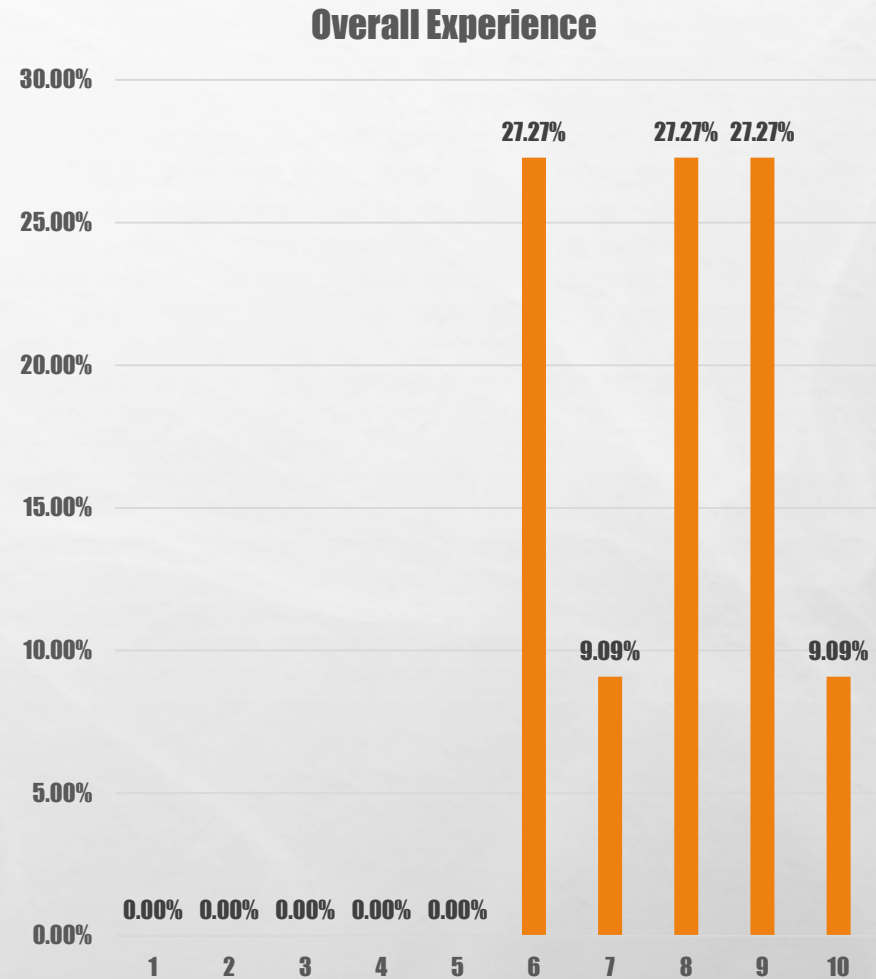

Casual

Competitive

6

A horizontal orange line with circular endpoints at 'Casual' and 'Competitive'. A circular marker with the number '6' is positioned on the line, closer to the 'Competitive' end.

**OVERALL,
PLAYERS ENJOYED
THE GAME
(7.8 AVERAGE)**