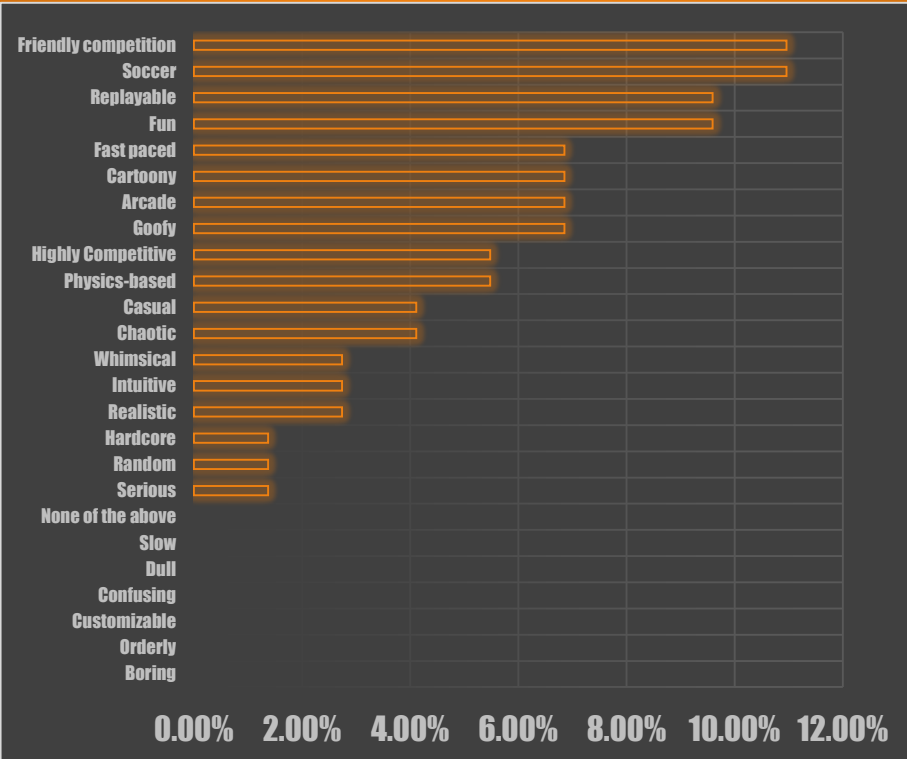

**GRASS WAS THE
FAVORITE
SURFACE, WITH
SAND BEING THE
LEAST FAVORITE**

Favorite Surface

FAVORITE ARENAS?

RAMPED UP

THE FAVORITE ARENA, BUT ONLY MARGINALLY

THE ARENAS WERE
GENERALLY EQUAL

BRIDGE OVER TROUBLED WATER

BY FAR THE LEAST LIKED ARENA

**82% OF PLAYERS
FELT THE CONTROLS
WERE SATISFYING**

Controls

■ Very Satisfying ■ Satisfying ■ Mildly Satisfying ■ Mildly Frustrating

WORD ASSOCIATION

Of the words used to describe Goofballs, 89% were the desired descriptors

Casual

Competitive

6

A horizontal orange line with circular endpoints at 'Casual' and 'Competitive'. A circular marker with the number '6' is positioned on the line, closer to the 'Competitive' end.

**OVERALL,
PLAYERS ENJOYED
THE GAME
(7.8 AVERAGE)**