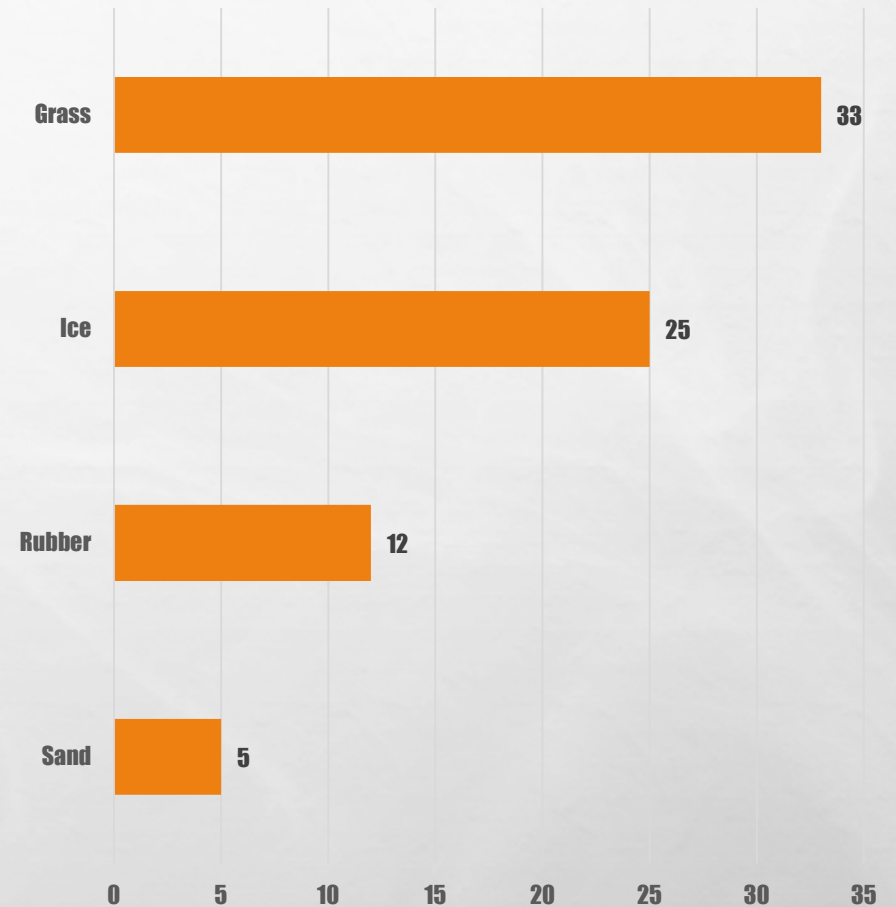

WHY DID PLAYERS DISLIKE THEM?

BEACH BALL

**“IDK, JUST SEEMED
AVERAGE”**

ZBALL

**IT WAS NOBODY’S
LEAST FAVORITE, BUT
WAS NOT PLAYED
WITH OFTEN**

BOWLING BALL

**“IT WAS HEAVY AND
HARD TO GET UP STEEP
SIDES OF ARENA”
“WAS DIFFICULT TO GET
UP THE RAMP AND
CONTROL”**

**GRASS WAS THE
FAVORITE
SURFACE, WITH
SAND BEING THE
LEAST FAVORITE**

Favorite Surface

FAVORITE ARENAS?

RAMPED UP

THE FAVORITE ARENA, BUT ONLY MARGINALLY

THE ARENAS WERE
GENERALLY EQUAL

BRIDGE OVER TROUBLED WATER