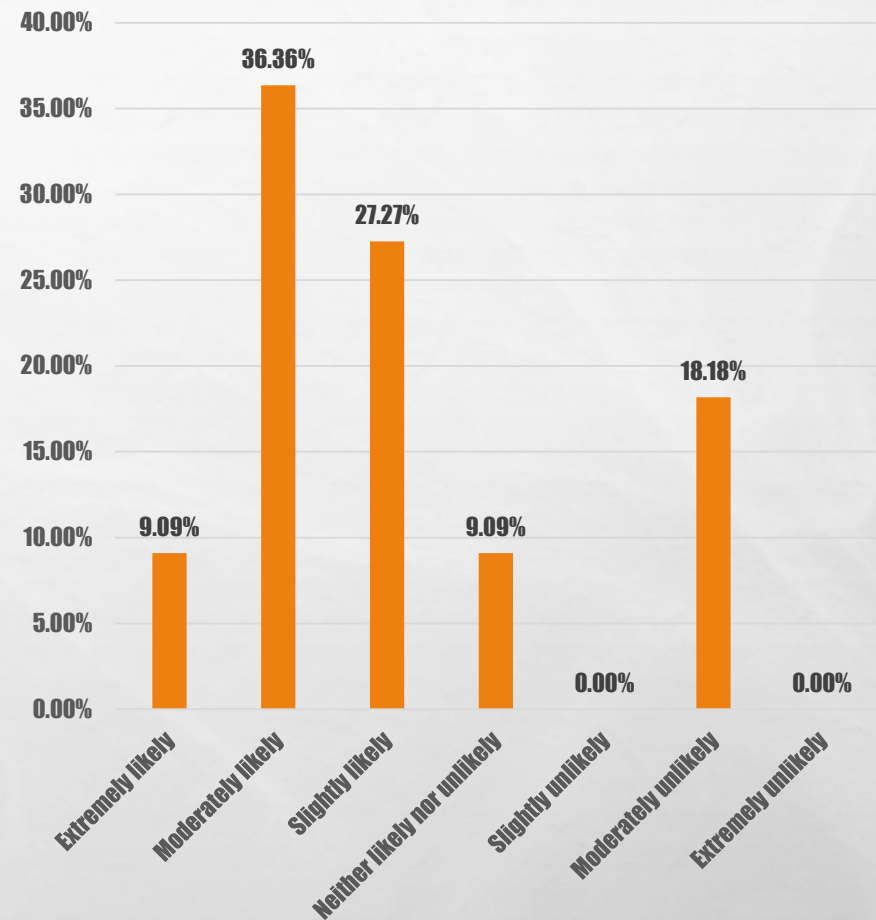

Casual

Competitive

6

A horizontal orange line with circular endpoints at 'Casual' and 'Competitive'. A circular marker with the number '6' is positioned on the line, closer to the 'Competitive' end.

**OVERALL,
PLAYERS ENJOYED
THE GAME
(7.8 AVERAGE)**

**73% OF PLAYERS
WOULD BE LIKELY
TO PLAY THIS AT
HOME**

Would you play this at home?

OVERALL FEEDBACK

- **ZBALL AND BEACHBALL ARE SIGNIFICANTLY LESS ENJOYED BY PLAYERS**
 - **THE DATA ON THE ZBALL IS UNCLEAR AND REQUIRES MORE DATA**
- **OVERALL, PLAYERS ENJOY ALL OF THE ARENAS, EXCLUDING BRIDGE OVER TROUBLED WATER**
 - **DESPITE PLAYERS GETTING STUCK CONTINUOUSLY IN HALFPIPE, THEY HAD FUN**