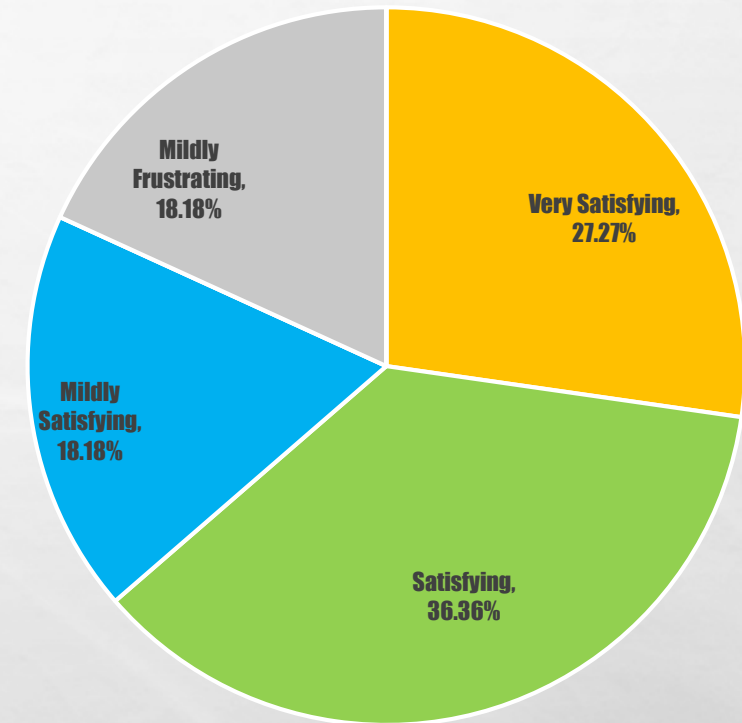

**GRASS WAS THE
FAVORITE
SURFACE, WITH
SAND BEING THE
LEAST FAVORITE**

Favorite Surface

FAVORITE ARENAS?

RAMPED UP

THE FAVORITE ARENA, BUT ONLY MARGINALLY

THE ARENAS WERE
GENERALLY EQUAL

BRIDGE OVER TROUBLED WATER

BY FAR THE LEAST LIKED ARENA

**82% OF PLAYERS
FELT THE CONTROLS
WERE SATISFYING**

Controls

■ Very Satisfying ■ Satisfying ■ Mildly Satisfying ■ Mildly Frustrating

WORD ASSOCIATION

Of the words used to describe Goofballs, 89% were the desired descriptors